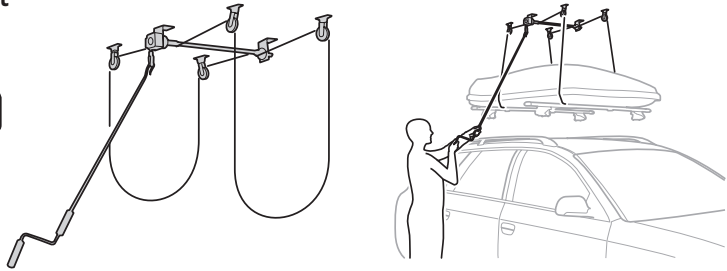

a

b

c

8

Thule T-track Adapter

696600 → 24x30 mm

697600 → 20x27 mm

Thule MultiLift

572004

Thule Box Ski Carrier Adapter

694600 → Sport

694800 → M/L

694900 → XL/XXL/Alpine

Thule Box Lid Cover

698100 → M/L

698200 → Sport